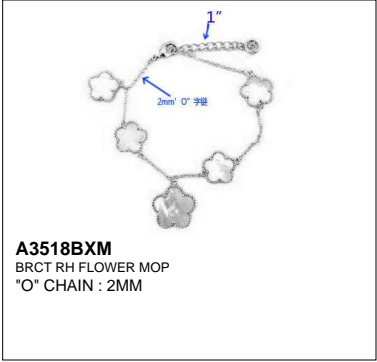

A3518GO
NK GOLD FLOWER ONYX 16+2"
"O" CHAIN : 2MM

A3518BXM
BRCT RH FLOWER MOP
"O" CHAIN : 2MM