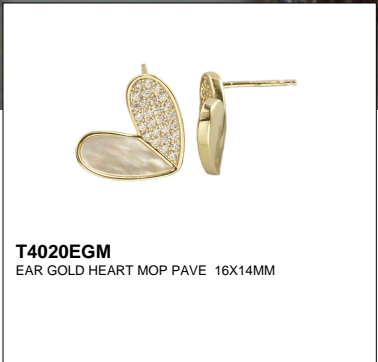

T3419B XK
BNGL RH WIRE 2T 3 RRCTPAVE STATIONS

T3438BG
BNGL GOLD T CZ PAVE

T3460BGT
BNGL GOLD T TURQ+CZ PAVE

T3466BK
BRCT 2T CABLE OVAL CZ 6.75"

T3466EK
EAR 2T OVAL CABLE CZ PAVE 36X20MM

T3466K
NK 2T CABLE OVAL LINK 17"

T3469EK
EAR 2T CABLE CZ PAVE 12X12MM

T3499GKM
NK GOLD 2T CROSS MOP CZ 16+2"

T3544BK
BRCT 2T CABLE TOGGLE 6.75"

UPLOADED

UPLOADED

TB394
BNGL GOLD MATTE WIRE TEARDROP PAVE

TB394X
BNGL RHODI MATTE WIRE TEARDROP PAVE

TE065
EAR 2T SQ PAVE POSTED

TE070
EAR 2T SQ PAVE POSTED

TE070G
EAR GOLD SQ PAVE POSTED

TE115
EAR GOLD; 2T CLOVER PAVE POSTED
FISH HOOK:TE369

TE192
EAR RH 2T HOOP PAVE POSTED

TE255X
EAR RH PEARL

TE330
EAR STUD DANGLE TEAR DROP POPCORN
PAVE